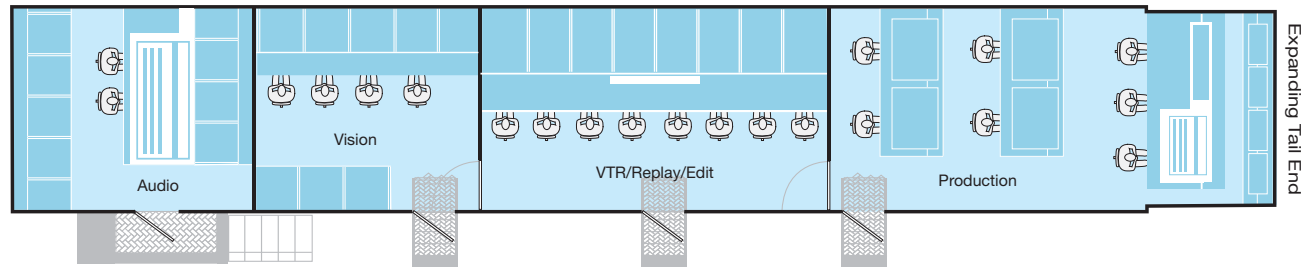

HD10

NEP Visions has one of Europe's most extensive fleets of OB trucks and TV camera equipment providing the latest in technical standards including high definition, standard definition PAL and NTSC. Visions has a highly skilled core staff of Unit Managers, Vision/Audio Engineers, Cameramen and Cable Riggers and offers clients the choice of fully crewing events or supplying guarantee staff only. Together with a range of lightweight, fast assembly fly-pack kits, NEP Visions can provide clients with continuity of facilities and crew at any televised event anywhere in the world.

Updated August 2010