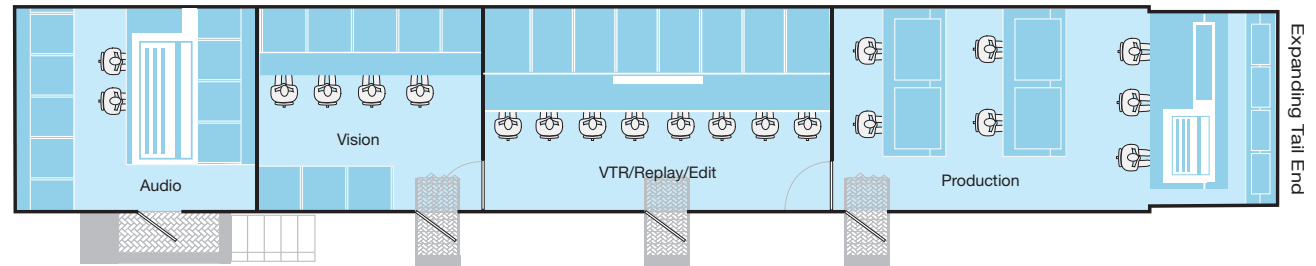

HD12

NEP Visions has one of Europe's most extensive fleets of OB trucks and TV camera equipment providing the latest in technical standards including high definition, standard definition PAL and NTSC. Visions has a highly skilled core staff of Unit Managers, Vision/Audio Engineers, Cameramen and Cable Riggers and offers clients the choice of fully crewing events or supplying guarantee staff only. Together with a range of lightweight, fast assembly fly-pack kits, NEP Visions can provide clients with continuity of facilities and crew at any televised event anywhere in the world.

Updated August 2010